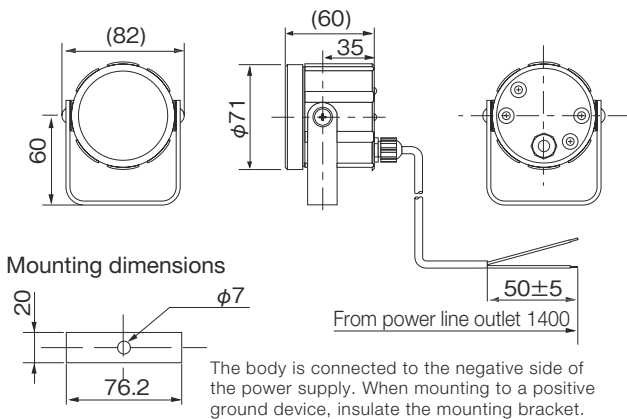

LED Work Light

CLE

- CE
- RoHS 10
- IP65F
- Indoor/Outdoor Use
- Mounting in All Directions
- Ambient Temperature -25°C~+60°C

CLE-24 (Wide Angle Type)

CLE-24N (Narrow Angle Type)

Model Number Configuration

CLE-24N

① ②

① Rated Voltage
24 = 24V DC

② Irradiation Type
Blank = Wide Angle Type
N = Narrow Angle Type

Dimensions (mm)

Specification

Luminous Intensity	Blank: 25cd or more N: 160cd or more
---------------------------	---

Product List

Model Number	Lens	Rated Voltage	Power Consumption	Mass
CLE-24	Translucent	24V DC	1.3W	0.3kg
CLE-24N	Clear (narrow angle type)	24V DC	1.3W	0.3kg