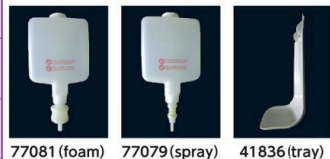

77081 (foam) 77079 (spray) 41836 (tray)

2203

สินค้าบางรายการไม่สามารถนำเข้าได้ สินค้าบางรายการไม่สามารถใช้กับไฟที่ไทยได้ ราคาไม่รวมภาษีมูลค่าเพิ่ม