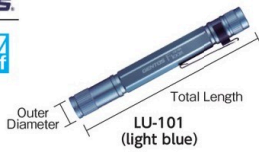

LED Pen Light "Fluke"

ข้อมูลจำเพาะ ●แหล่งจ่ายไฟ: แบตเตอรี่อัลคาไลน์ AAA (2 ก้อน) มีให้
●เวลาในการส่องสว่างสูงสุด: 12 ชั่วโมง ●คุณสมบัติการแสดงสี: Ra90
อุปกรณ์เสริม ●คลิกปากกา
ประเทศที่ผลิต ●จีน

Order Unit: 1 Pcs Gentos Co.Ltd.

Order Code	Item No.	Price (per pcs)	Brightness (lm)	Color	Outer Diameter x Total Length (mm)	Weight (g)
819-3871	LU-101	377THB	18	Light Blue	14 x 114	40
819-3872	LU-104	377THB	18	Light purple	14 x 114	40